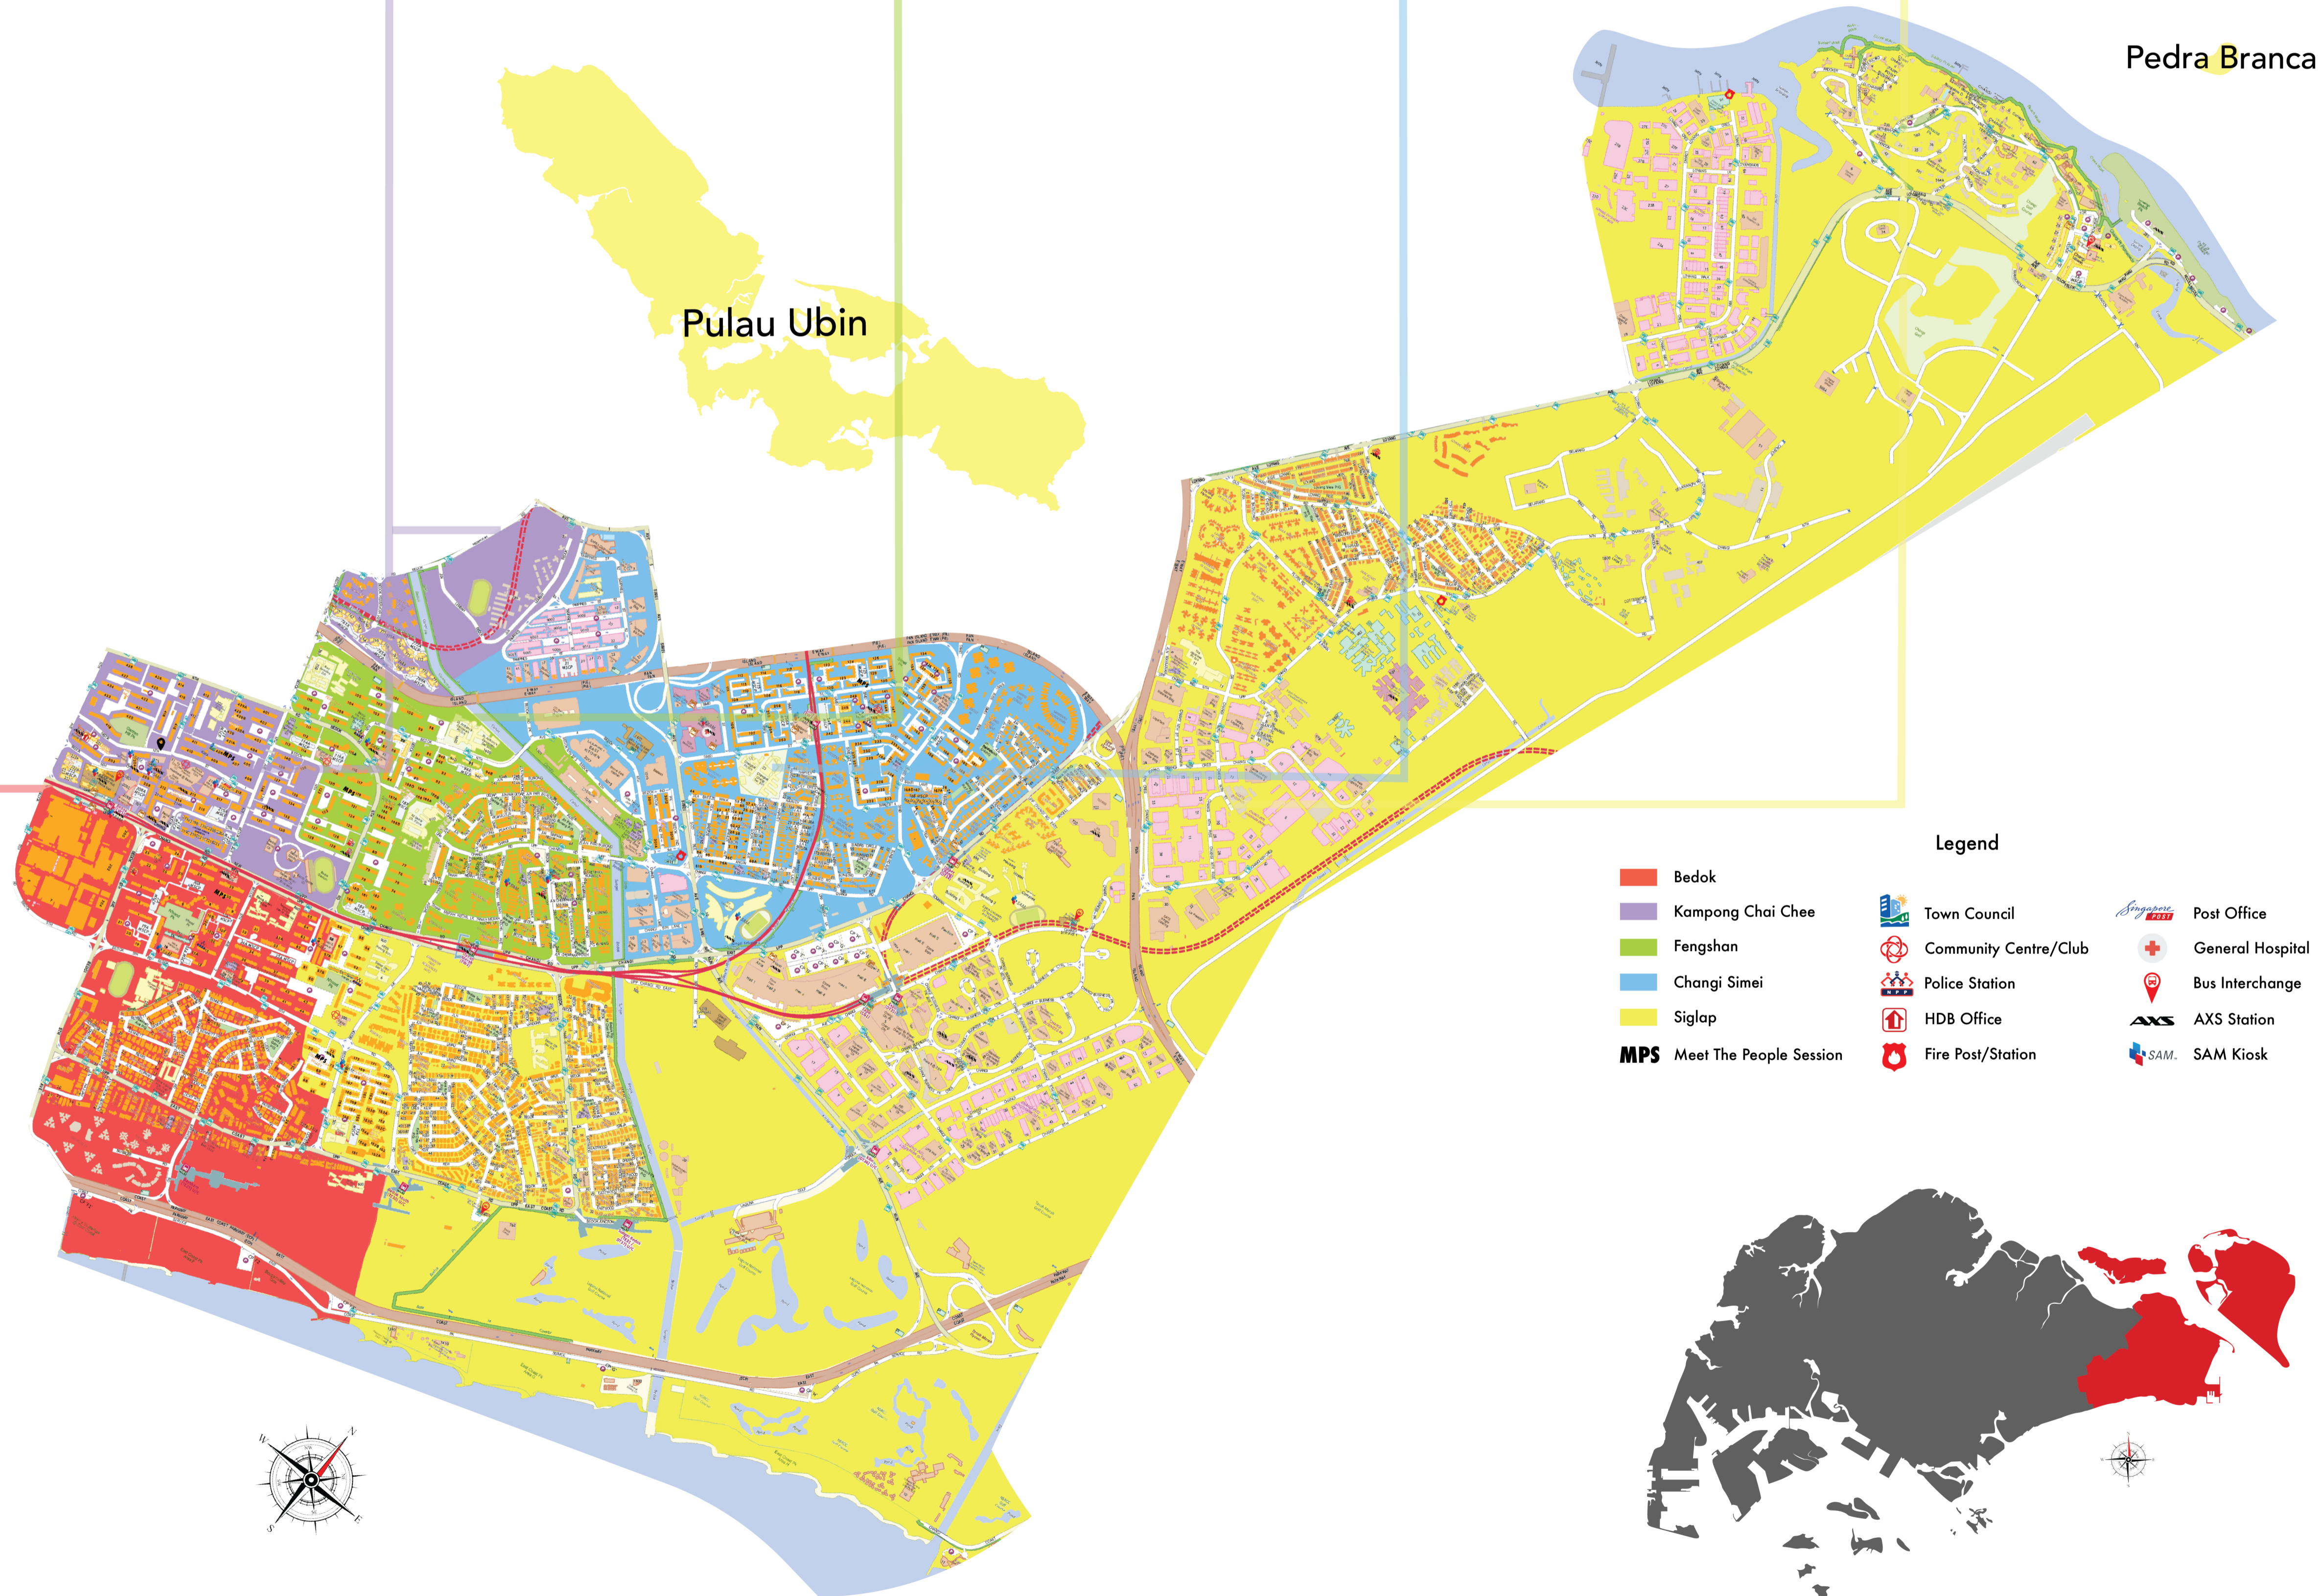

MPS: Every Monday at 7.30pm
(except public holidays)
Venue: Blk 30 New Upper Changi
Road #01-784 S(461030)
Tel: 6442 1955
Fax: 6442 9210
Email: Bedok@pap.org.sg

Facebook Page

Facebook Page

Facebook Page

Facebook Page

Facebook Page